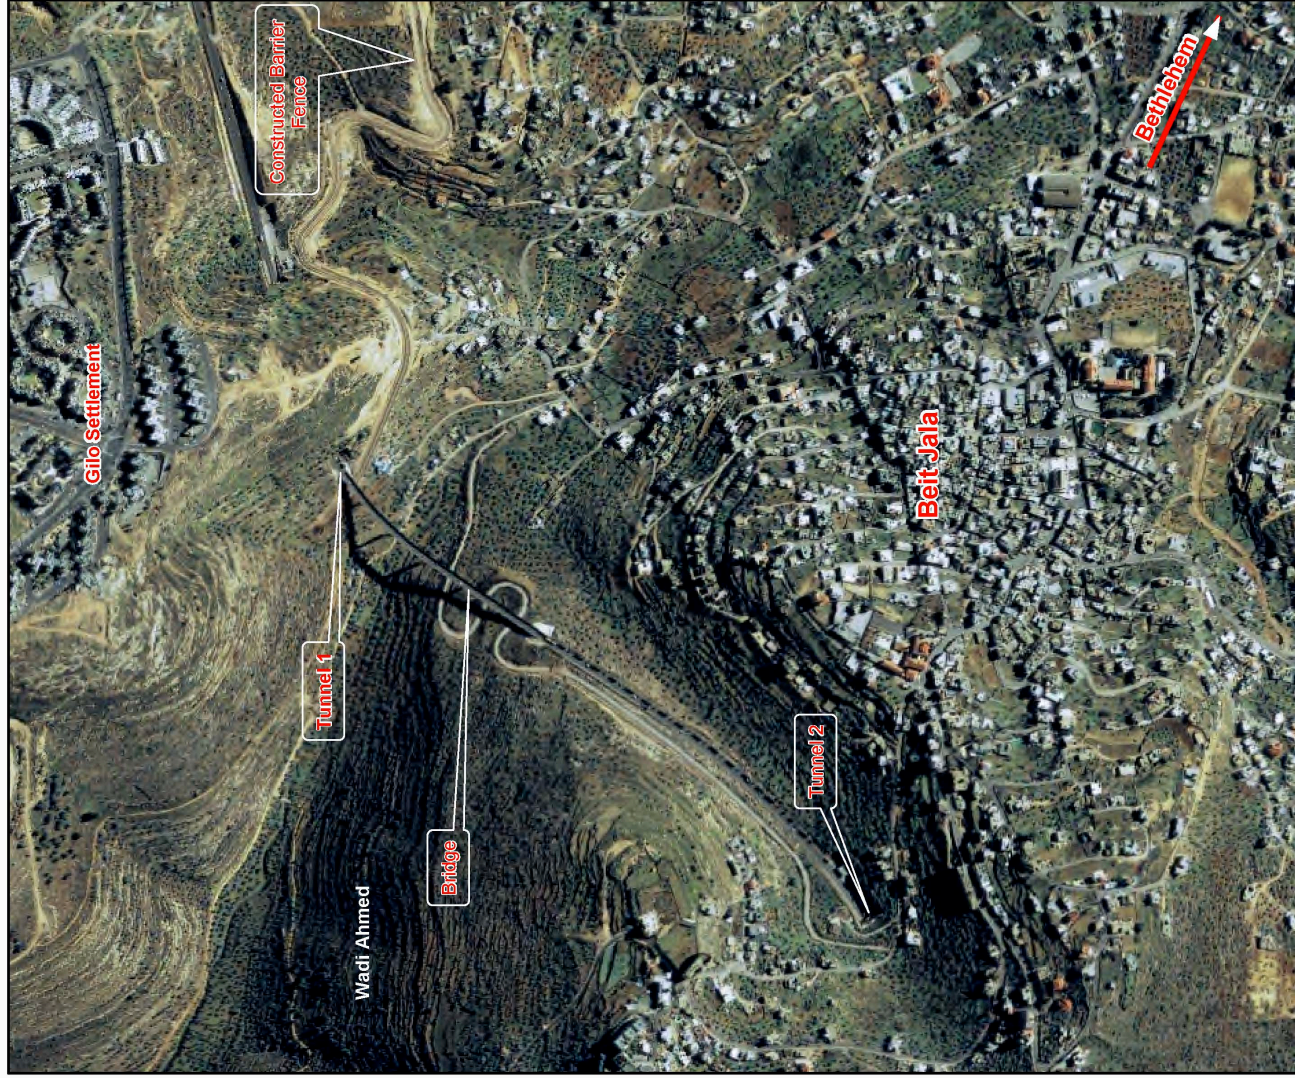

NORTH WEST BETHLEHEM - Beit Jala city 1983 and 2003

OCHA

Cartography: OCHA - oPt - December 2004.
Base data: PA MoP, July 2000, OCHA update 2004.
For comments contact <ochaopt@un.org> or Tel. +972 (02) 582-9962
<http://www.ochaopt.org>

Satellite Image of Beit Jala city - 2003

Copyright: Space Imaging Middle East (LLC) 2003, all rights reserved.
Image Date: 31/12/2003
Satellite: SPOT-4
Note: Not for circulation or duplication, printed by OCHA-oPt.
For more information contact OCHA-oPt (Tel. +972 (02) 582-9962) <http://www.ochaopt.org>